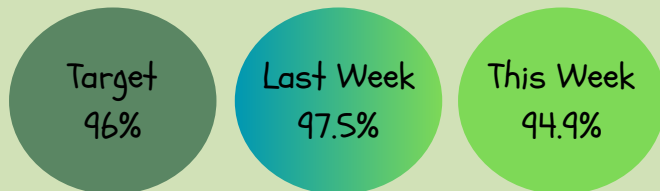

Newsletter 21st November 2025

Aim High, Believe and Achieve

- Responsibility
- Empathy
- Sense of Pride
- Perseverance
- Enthusiasm
- Curiosity
- Teamwork

Harris Sports

Unfortunately, Harris Sport will no longer be a supplier of PE Kit for Abbotswood Primary School. Any stock they have left will be reduced on their website, once it's gone it's gone. Have a look and grab yourself a bargain.

<https://www.harrissports.co.uk/collections/abbotswood-primary-school>

Coming up.....

Saturday 29th November 2025 - Choir singing at Abbotswood shops - 5.45pm

Friday 5th December - Pre Christmas Coffee Morning - 9am

Attendance

AWARDS

Learner of the Week

- Hedgehogs - Rory
- Squirrels - Carmen
- Foxes - Amelia P
- Badgers - Max
- Rabbits - Dominykas
- Robins - Coby
- Deer - Millie
- Bats - Esaias
- Woodpeckers - Kieran
- Otters - Mason
- Kingfishers - Liana
- Falcons - Bailey

Respect

- Hedgehogs - Penny
- Squirrels - Koda
- Foxes - Arya
- Badgers - Kai
- Rabbits - Murphy
- Robins - Chester
- Deer - Corey
- Bats - Eleanor
- Woodpeckers - Nancy
- Otters - Piper
- Kingfishers - Hayden
- Falcons - Lacey

Oracy

- Hedgehogs - Leon
- Squirrels - Lucy B
- Foxes - Joey
- Badgers - Amelia
- Rabbits - Kaila
- Robins - Matilda
- Deer - Harper
- Bats - Archie
- Woodpeckers - Harper
- Otters - Rosie
- Kingfishers - Iyla
- Falcons - Fola