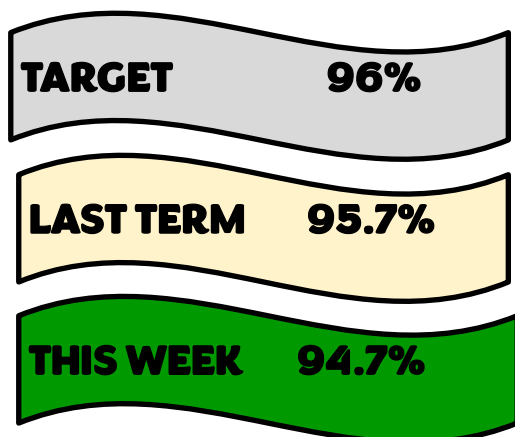

Learner of the Week and Respect Award

Hedgehogs - Connor and Jack

Squirrels - Arthur W and Pearl

Foxes - Maggie and Paynton

Badgers - Oscar and Bailey

Rabbits - Max and Edmund

Robins - Hugo and Mia

Deer - Oliver and Willow

Bats - Senoch and Renee

Woodpeckers - Harper and Ava S

Otters - Harrison and Dylan

Kingfishers - Rocky and Kiki

Falcons - Archie and Euie

INSET DAYS AND TERM DATES

2025 - 2026

Monday 20th October 2025

Monday 5th January 2026

Friday 10th July 2026 - THIS IS A NEW DATE IN PLACE OF THE APRIL DATE PREVIOUSLY SENT OUT

Monday 20th July 2026

Tuesday 21st July 2026

Things you may have missed .....

- Performance Coaching October Half Term Holiday Club
- Bristol Sport Foundation After School Clubs

Attendance